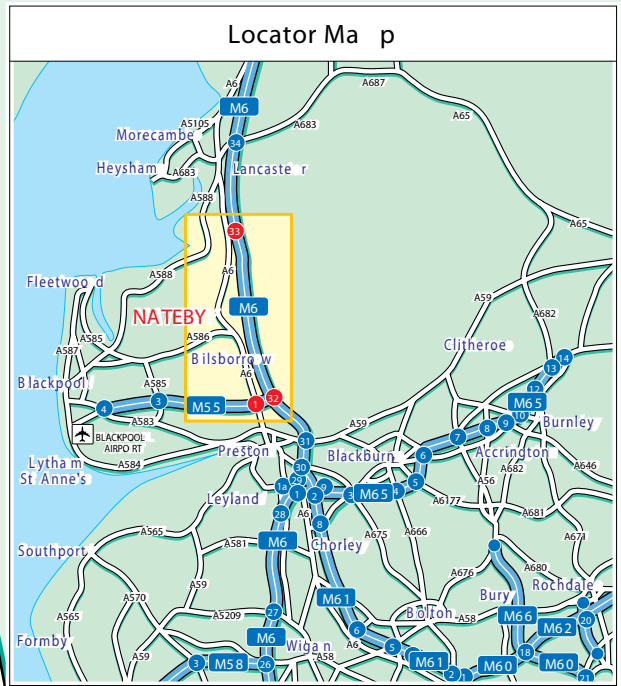

NATEBY

Business Park

Nateby Business Park

Cartmell Lane

Nateby

Preston

PR3 0L

Tel: 0845 456 0051

Fax: 0845 456 0052

Public Transport

By Rail, Preston Station is within 15 - 20 minutes drive away. For information on train operators and times please phone National Rail Enquiries on 0845 7484950.

By Air, Blackpool Airport. Approximately 20 minutes drive.

ST. MICHAEL'S ON WYRE

A586 TO BLACKPOOL

NATEBY GARSTANG

CATTERALL

BILSBORROW

BAR TON

BROUGHTON

BR Broughton Crossroads

Garstang A6

Fleetwood (A585)

Elwick B5269

Longridge B5269

A6 TO GALGATE & LANCASTER

M6 TO LANCASTER & CUMBRIA

Preston Blackwood

Garstang Fleetwood A6

M6 Junction 33

Garstang Blackpool

Lancaster A6

Fleetwood A6

Preston A6

Blackpool (A586)

Fleetwood (A585)

Garstang

Coakerham B5272

Fleetwood (A585)

Blackpool (A586)

Lancaster (A6)

Garstang B6430

Preston A6

Garstang A6

M6 Junction 32

A6 Preston

Garstang

M55 Blackpool

Fleetwood

© www.giveway.co.uk 2008 Tel: 0800 019 0027